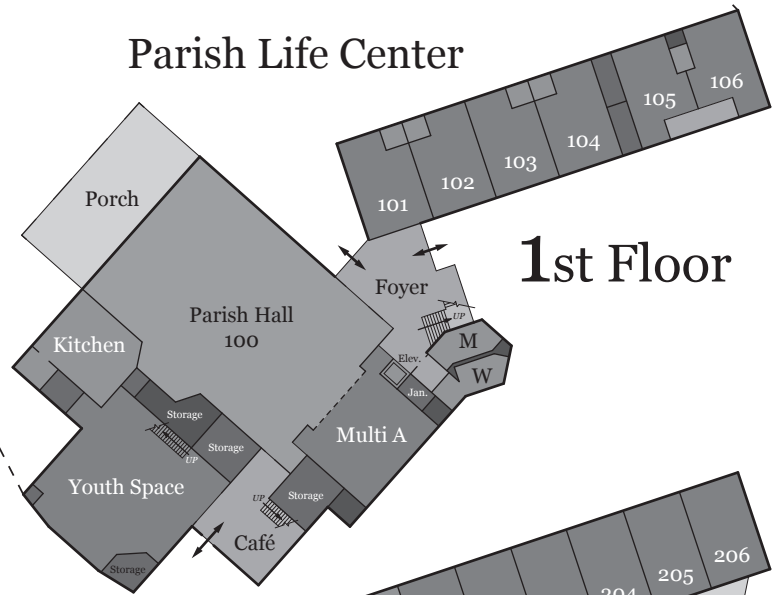

Site Map

Portables

Parish Life Center

1st Floor

Emmaus Catholic Parish

Address:
1718 Lohmans Crossing
Lakeway, Texas 78734

Contact:
(512) 261-8500
www.emmauslakeway.com

Mass Times:

2nd Floor

Emmaus Church

PLC 1st Floor

PLC 2nd Floor

Pastoral Center (portables)